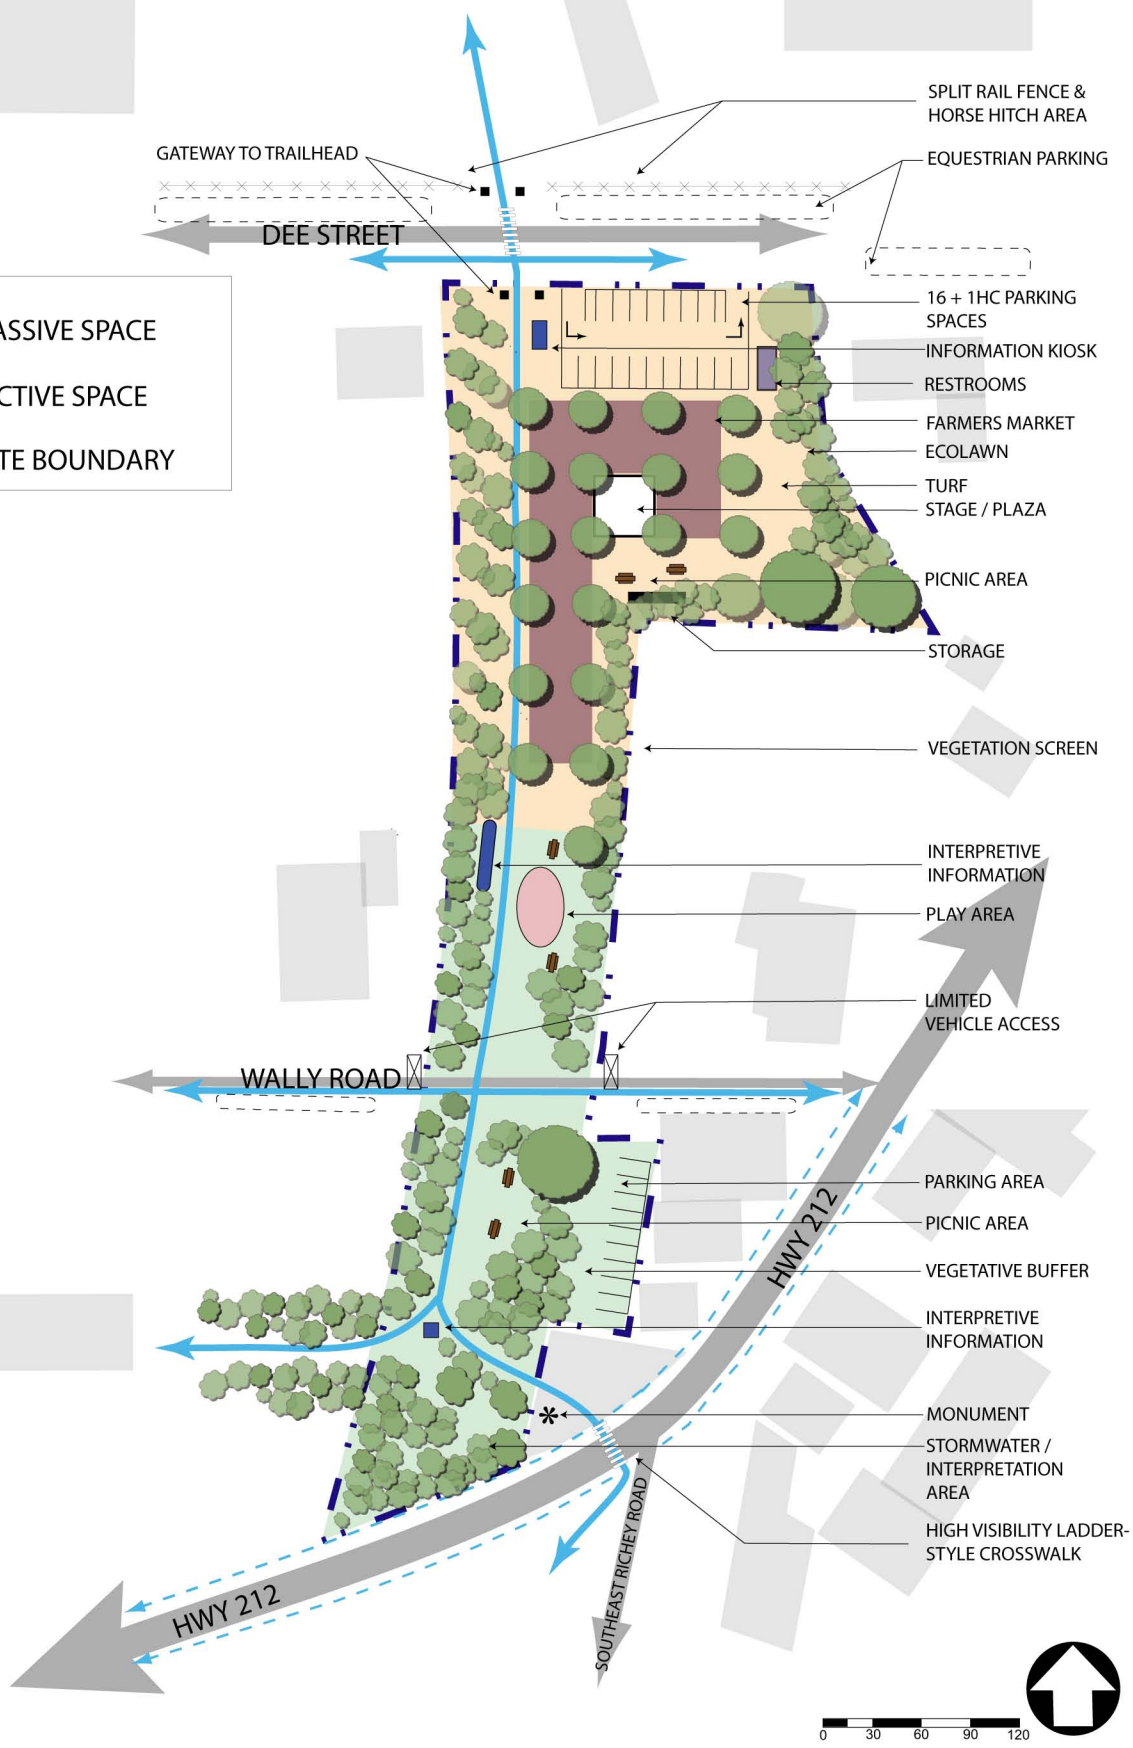

● PASSIVE SPACE
● ACTIVE SPACE
- - - SITE BOUNDARY

DESIGNED BY: GHKV
 DRAWN BY: MO
 7/9/2008

BORING STATION TRAILHEAD PARK CONCEPT A